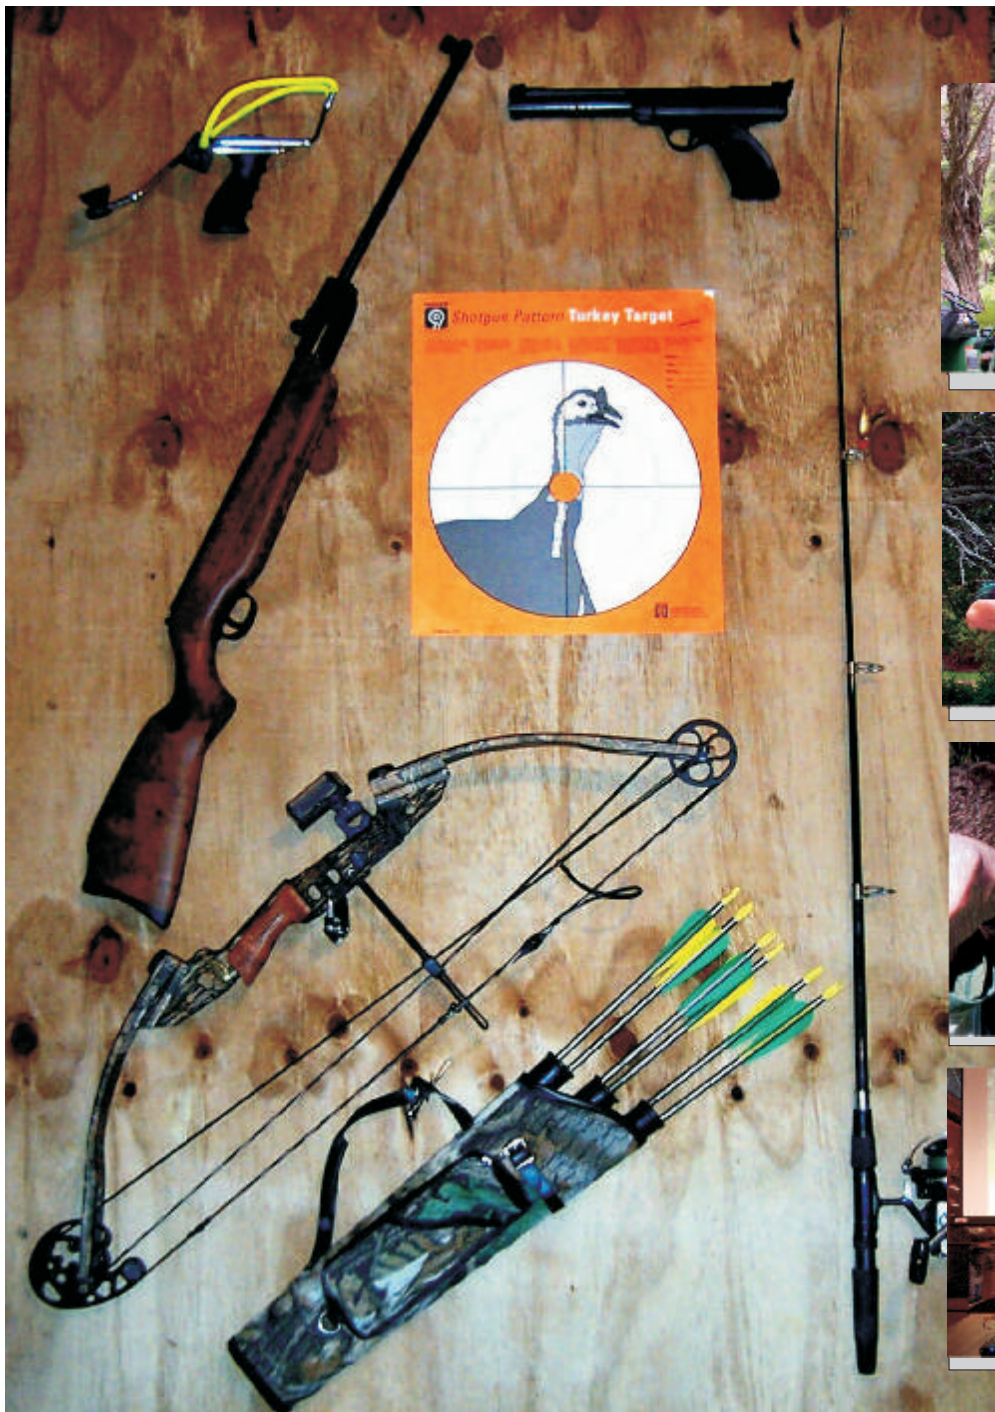

Experience OUTDOORS NEW ZEALAND... *stay and play*

TARGET RANGES - INDOOR & OUTDOOR

**BOOKINGS
ESSENTIAL**

Tel: 07 533 1484
Cell: 0273 696 587
email: safari@outdoorsnz.com
www.outdoorsnz.com